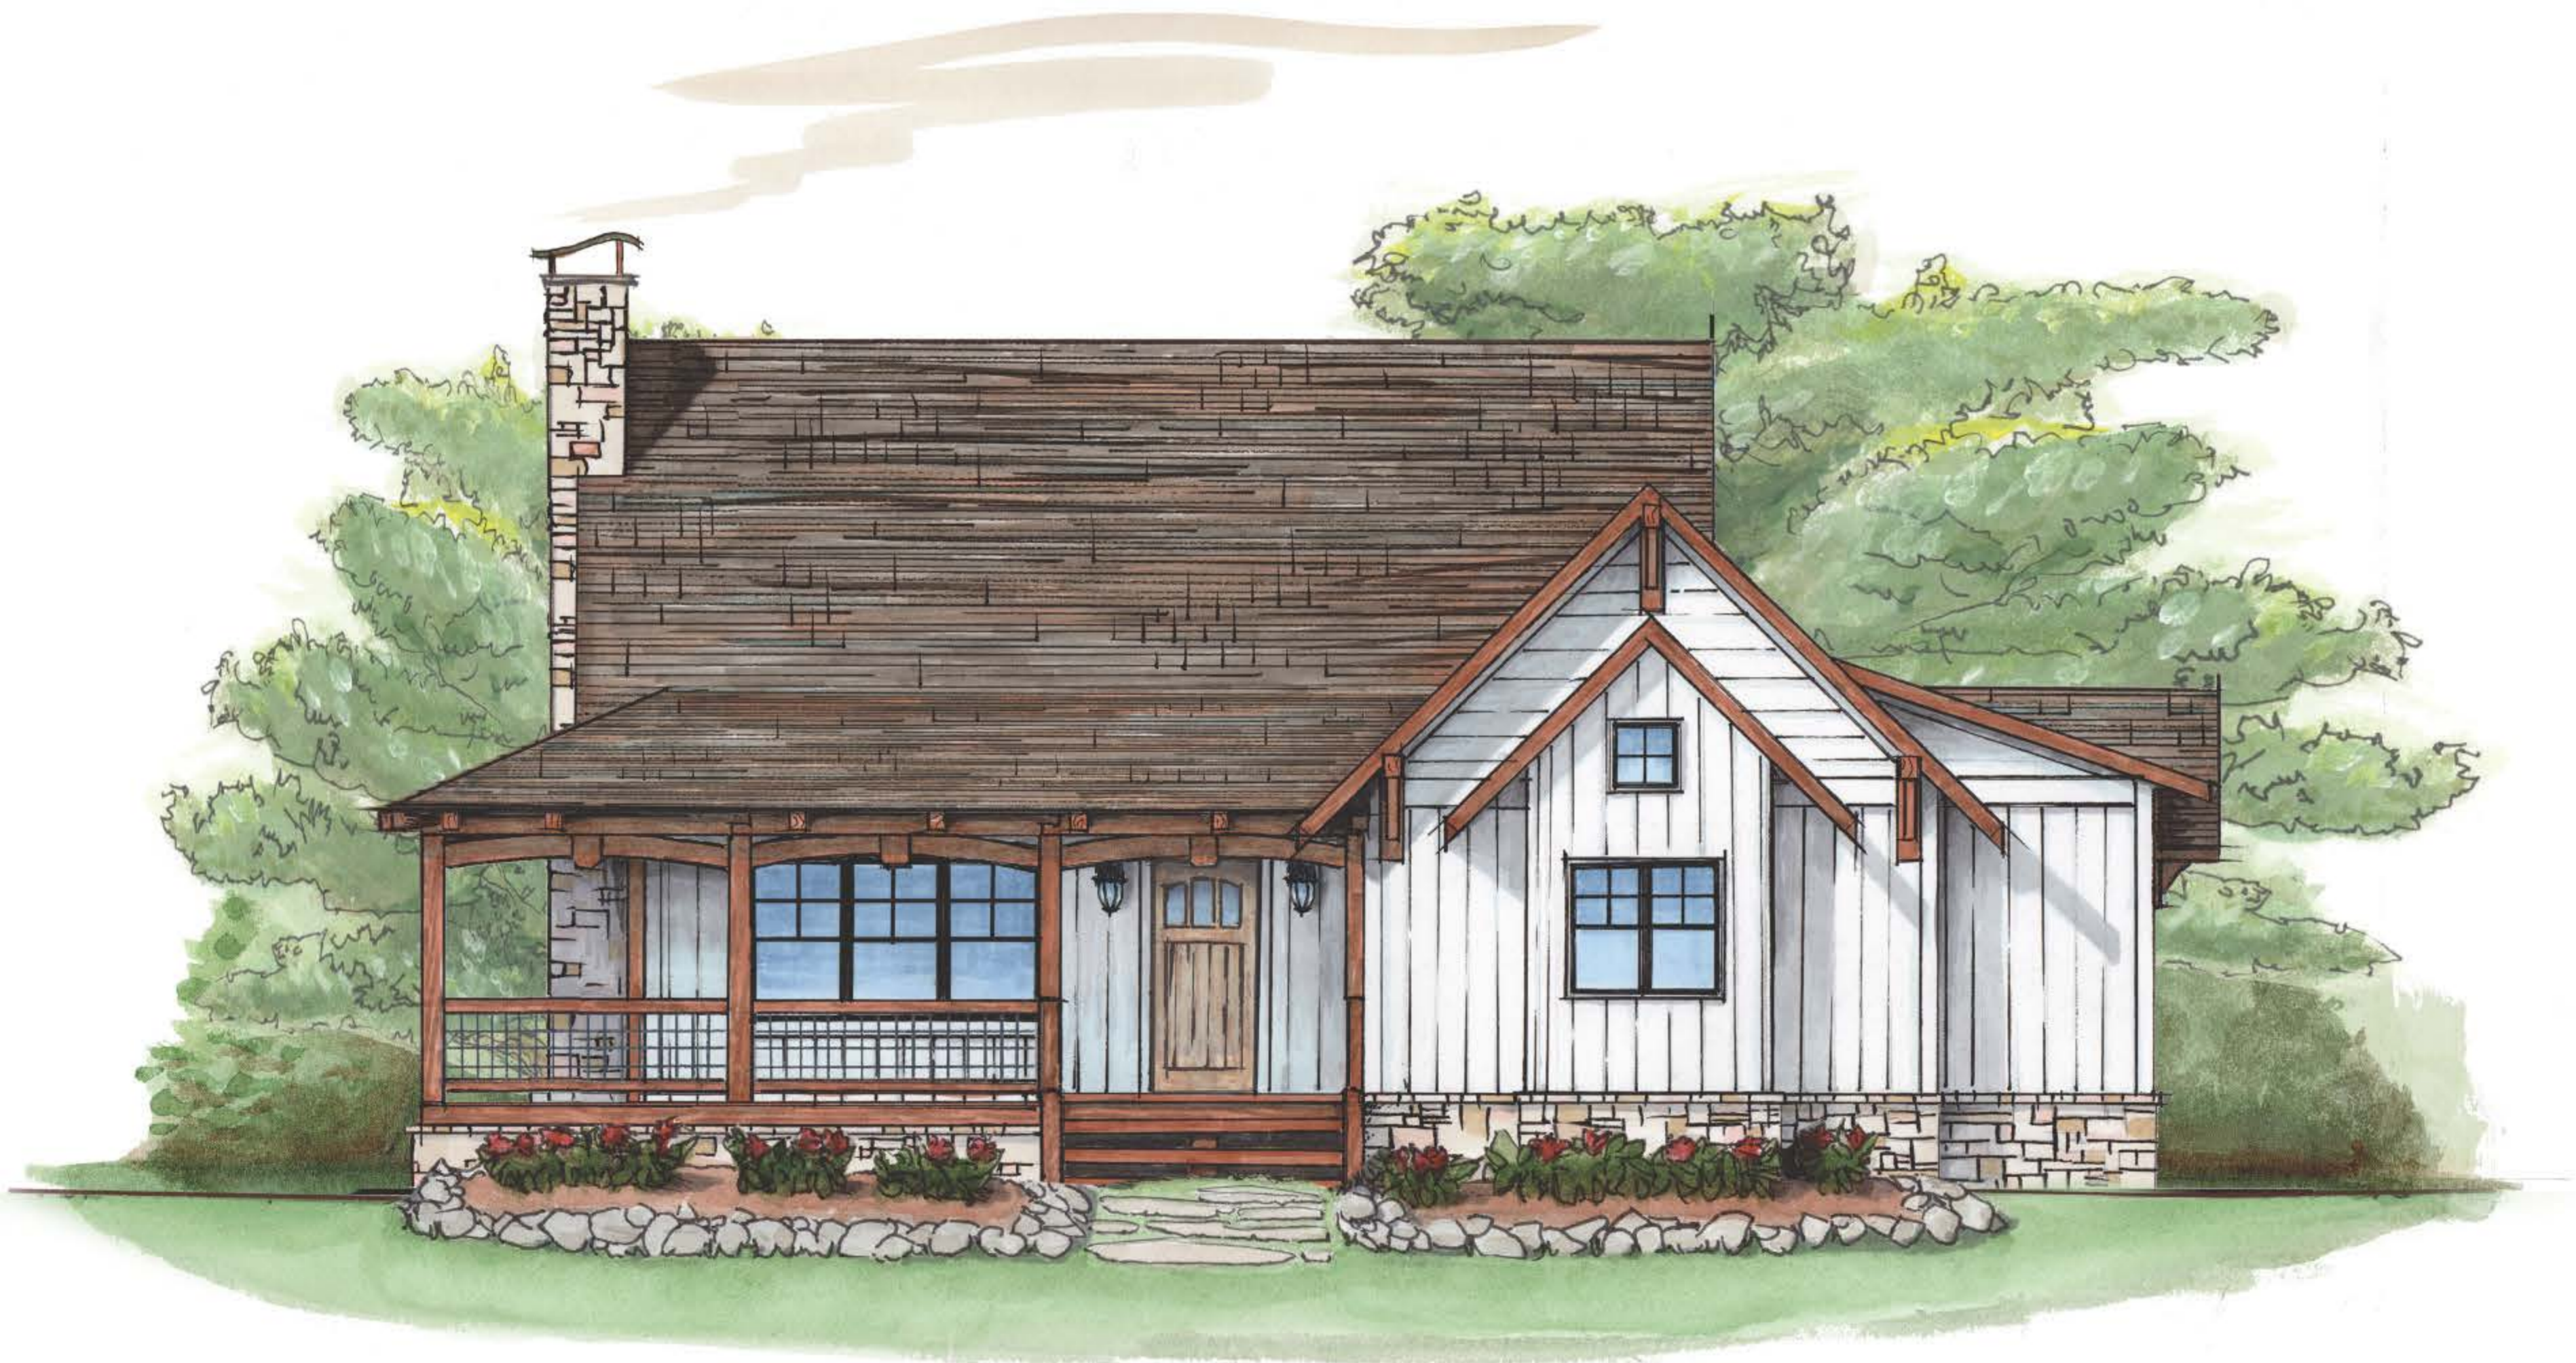

# The Doodle Bug Farm

*natural element homes*

The Modern Farmhouse Collection

1-800-970-2224

**Plan Info:**

Bedrooms	2
Baths	2
Half Baths	0

**Square Footage:**

Heated:	1172	Unheated:	384
First Floor	0	Porches/Decks	162
Upper Floor		Patio	

Total: 1172

Plan customization is included with your home plan purchase. Why not make it PERFECT?

*natural element homes*

Copyrighted Home Plan: this home plan and images are protected by United States and international copyright Law and may not be duplicated, reproduced, modified, and/or distributed, in whole or in part, without the express written consent of Natural Element Homes.