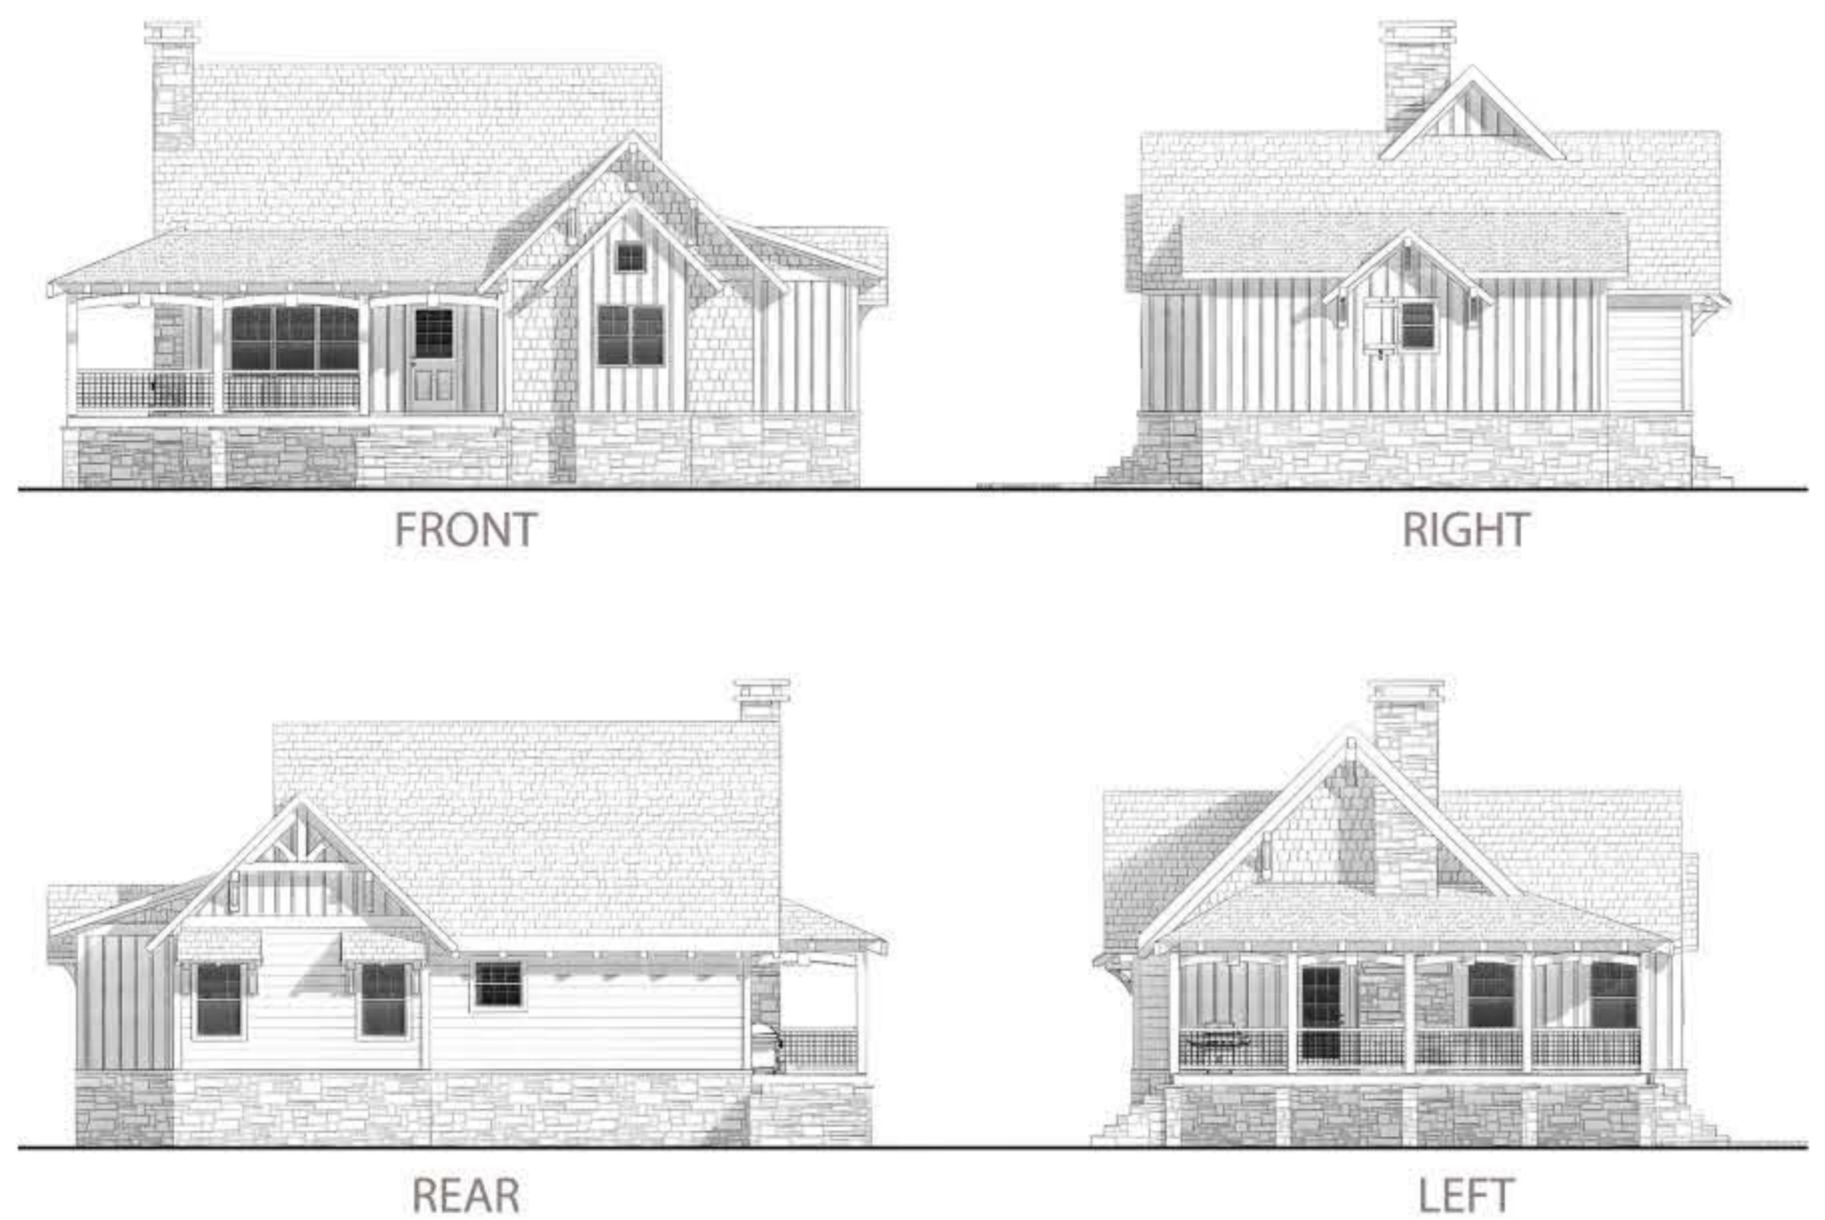

# The Doodle Bug Farm

*natural element homes*

The Modern Farmhouse Collection

1-800-970-2224

**Plan Info:**

Bedrooms	2
Baths	2
Half Baths	0

**Square Footage:**

Heated:	1172	Unheated:	384
First Floor	0	Porches/Decks	162
Upper Floor		Patio	

Total: 1172

Plan customization is included with your home plan purchase. Why not make it PERFECT?

*natural element homes*

Copyrighted Home Plan: this home plan and images are protected by United States and international copyright Law and may not be duplicated, reproduced, modified, and/or distributed, in whole or in part, without the express written consent of Natural Element Homes.