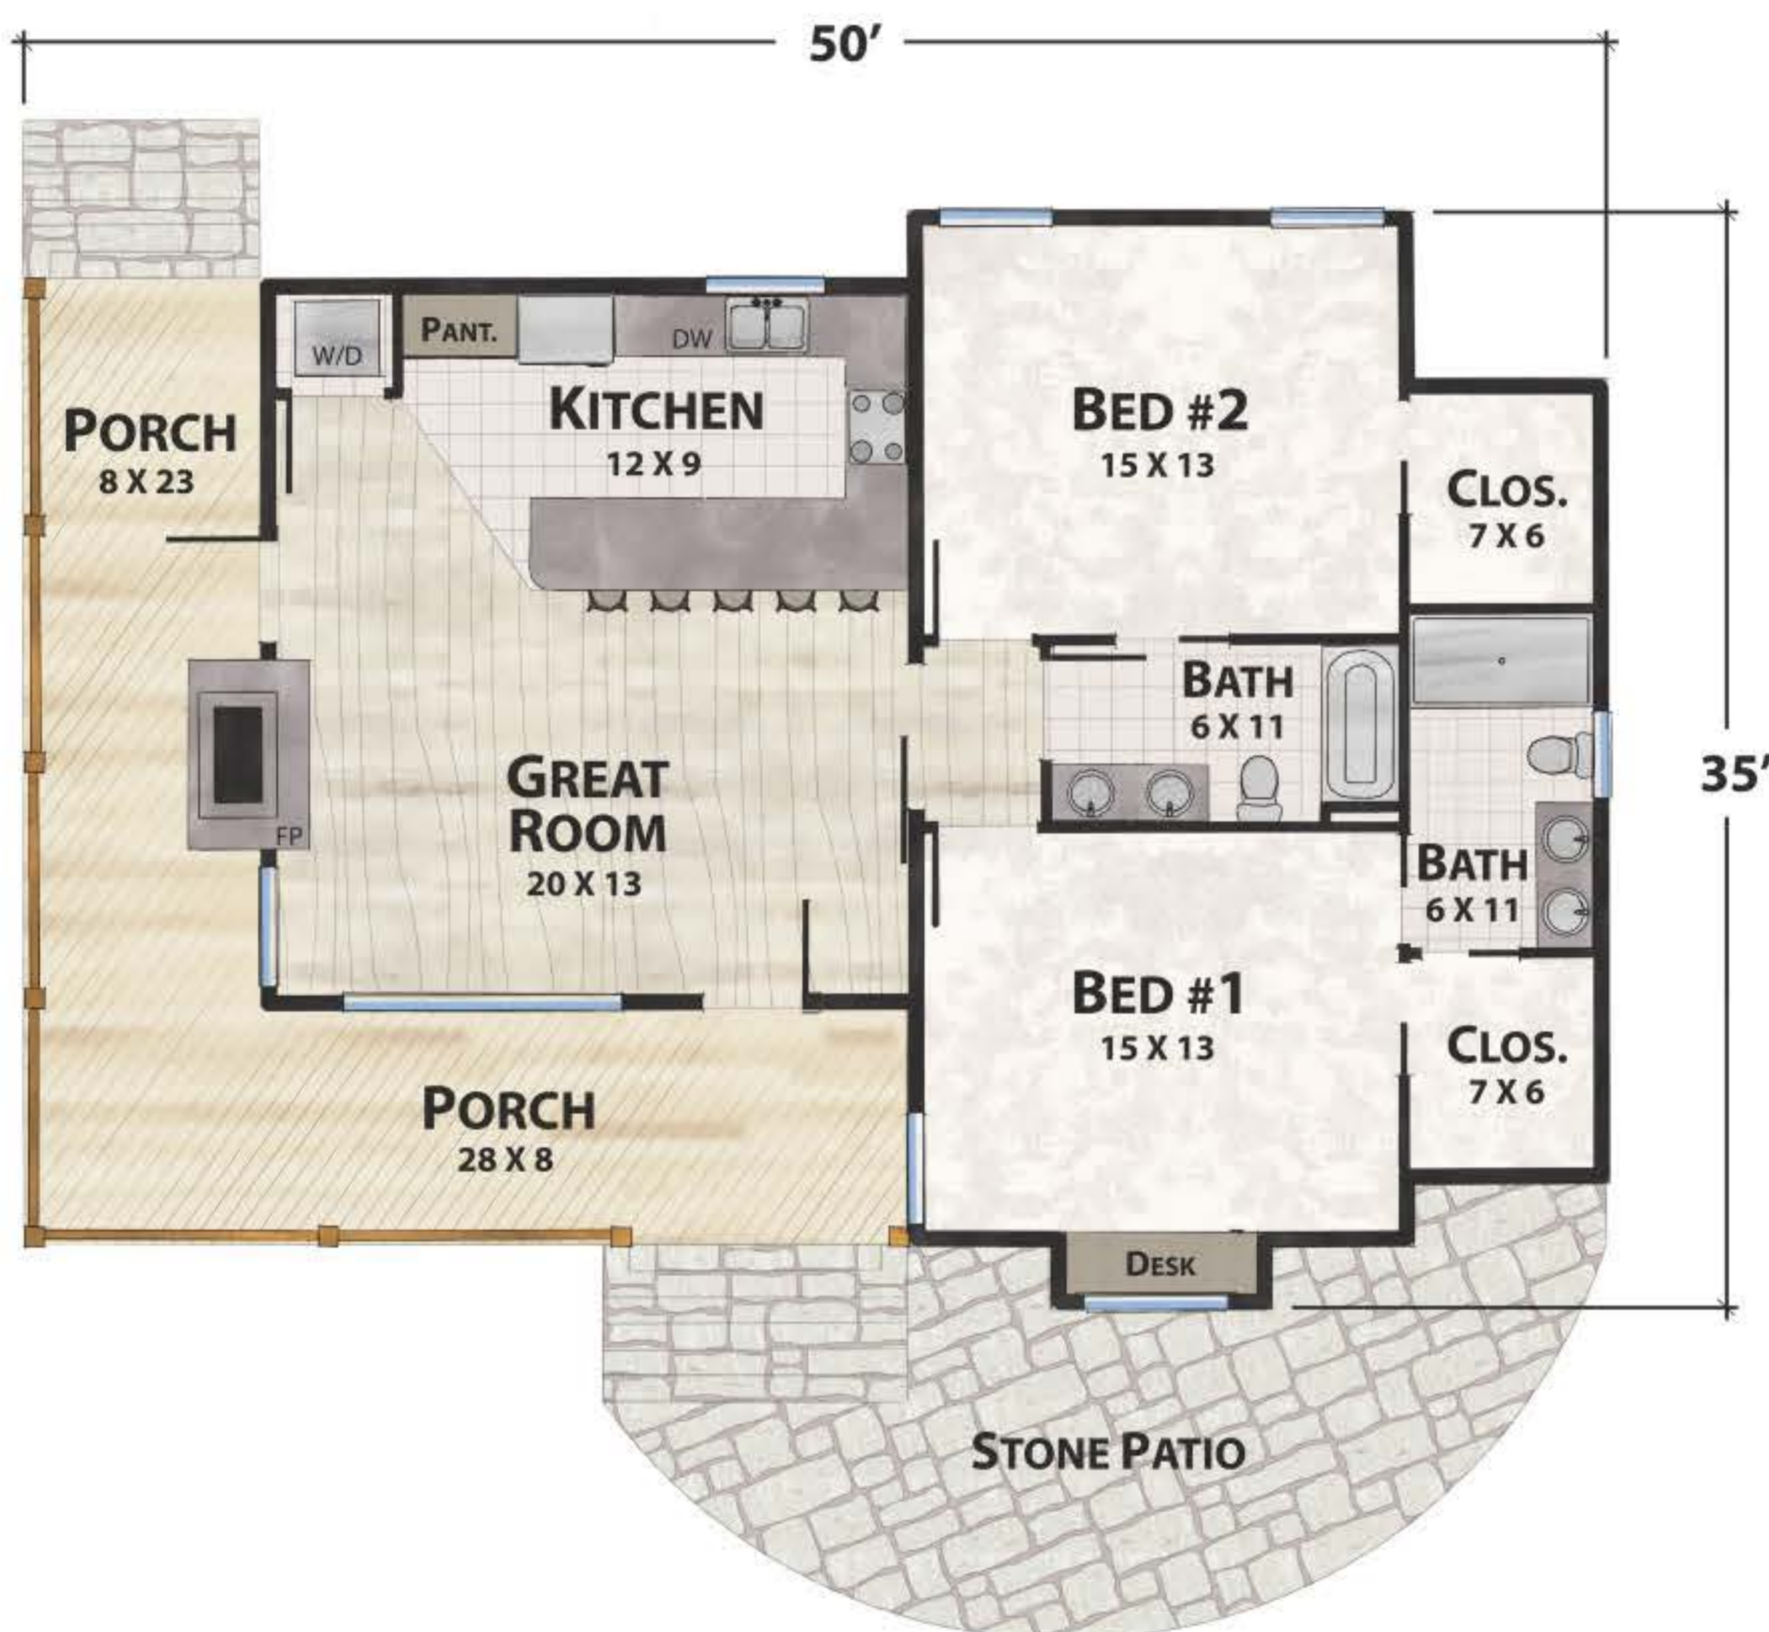

# The Doodle Bug Farm

*natural element homes*

The Modern Farmhouse Collection

1-800-970-2224

**Plan Info:**

Bedrooms	2
Baths	2
Half Baths	0

**Square Footage:**

Heated:	1172	Unheated:	384
First Floor	0	Porches/Decks	162
Upper Floor		Patio	

Total: 1172

Plan customization is included with your home plan purchase. Why not make it PERFECT?

*natural element homes*

Copyrighted Home Plan: this home plan and images are protected by United States and international copyright Law and may not be duplicated, reproduced, modified, and/or distributed, in whole or in part, without the express written consent of Natural Element Homes.